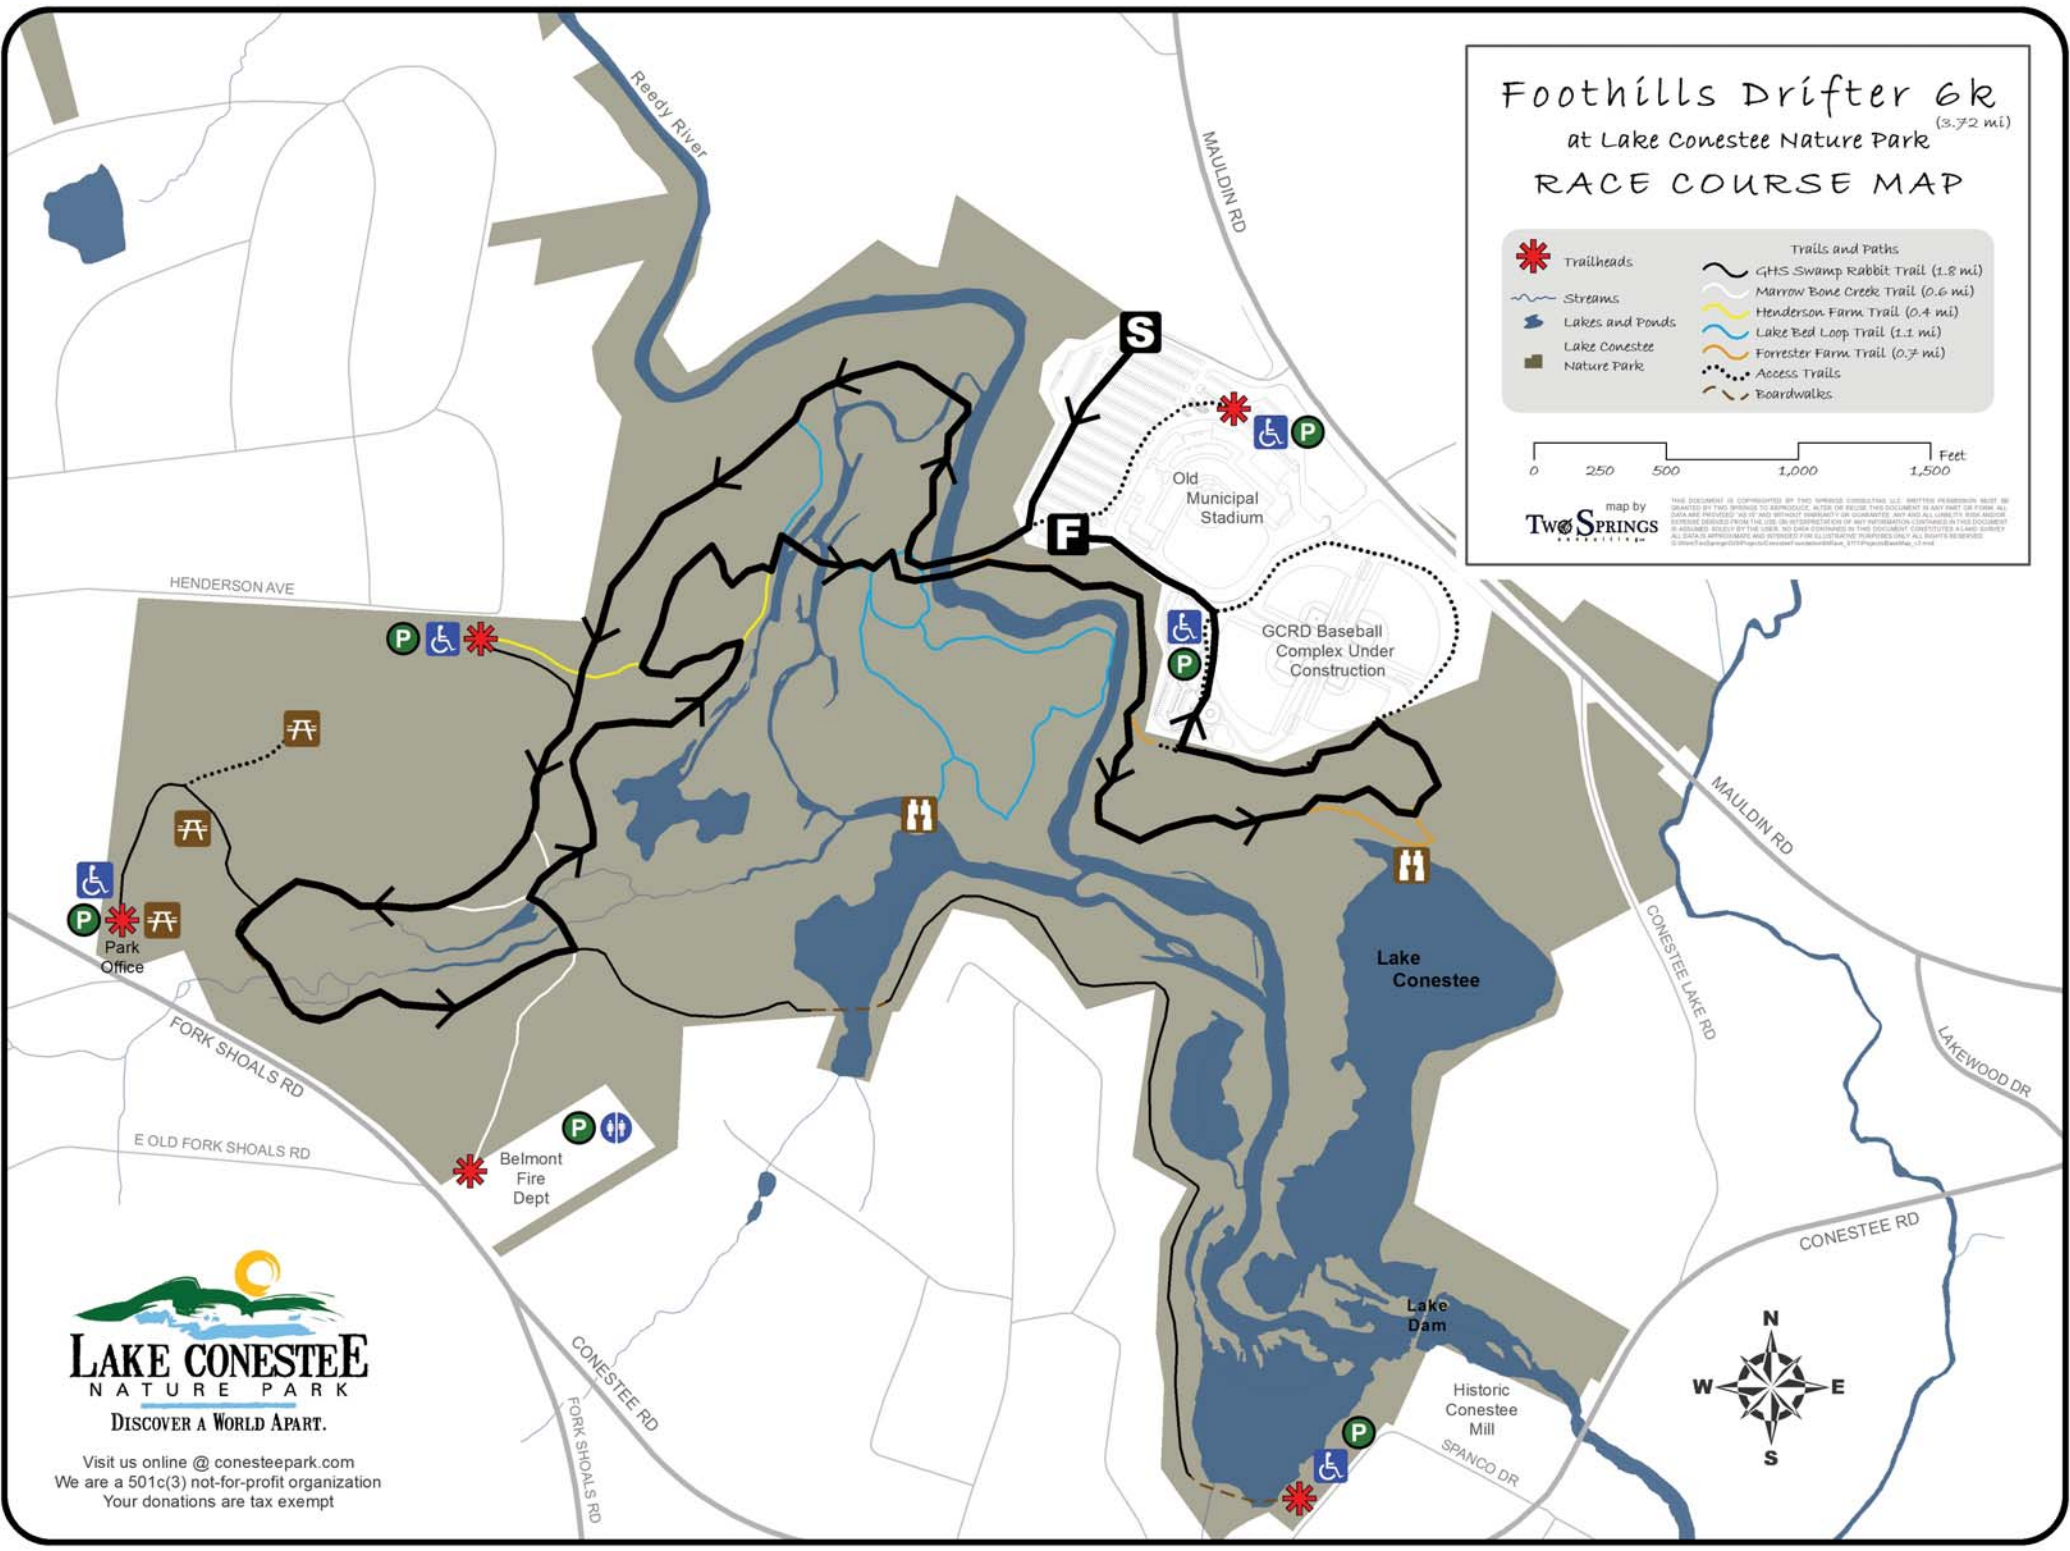

Foothills Drifter 6k at Lake Conestee Nature Park (3.72 mi)

RACE COURSE MAP

Trailheads	Trails and Paths
Streams	GHS Swamp Rabbit Trail (1.8 mi)
Lakes and Ponds	Marrow Bone Creek Trail (0.6 mi)
Lake Conestee Nature Park	Henderson Farm Trail (0.4 mi)
	Lake Bed Loop Trail (1.1 mi)
	Forrester Farm Trail (0.7 mi)
	Access Trails
	Boardwalks

Visit us online @ conestee.com
We are a 501c(3) not-for-profit organization
Your donations are tax exempt